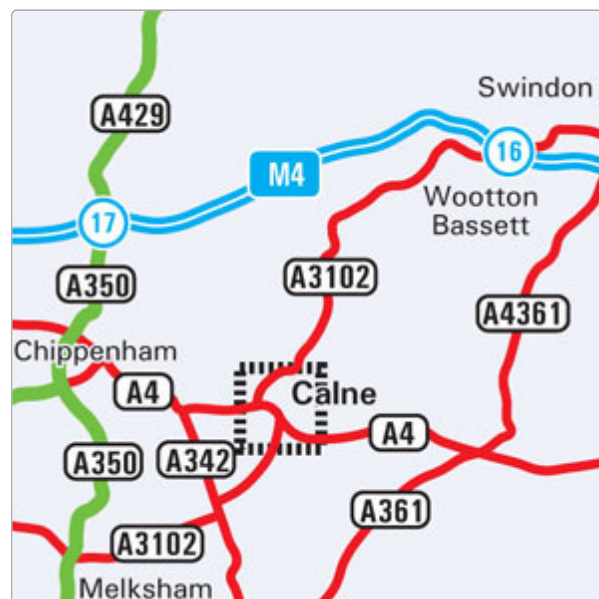

Visiting St Mary's

 Print

You may download [a pdf version \(/images/stories/admissions/maps/directions.pdf\)](/images/stories/admissions/maps/directions.pdf) of this page and then print it.

From M4 Westbound

- Leave the M4 at junction 16 and at the roundabout take the second exit onto the A3102 towards Calne.
- Remain on the A3102 for 12 miles into Calne.
- At the roundabout junction with the A4, turn left on to Curzon Street.
- Continue for a further 0.5 miles and you will find us situated on the left hand side.

From M4 Eastbound

- Leave the M4 at junction 17 and at the roundabout take the fourth exit on to the A350 towards Chippenham.
- Continue into Chippenham and at the roundabout continue ahead on to the B4158, Malmesbury Road.
- At the next roundabout take the third exit on to the A420, New Road.
- From the right hand lane, bear left under the railway bridge. At the Bridge Centre roundabout, take the third exit signposted Calne. Follow signs to Calne A4.
- As you arrive in Calne, continue ahead at the roundabout junction with the A3102 on to Curzon Street.
- Continue for a further 0.5 miles and you will find us situated on the left hand side.

By Train

- The nearest station is in Chippenham.
- We are a short taxi ride from the station.
- For further information on train times and fares, please call National Rail Enquiries on 08457 48 49 50, or visit www.nationalrail.co.uk